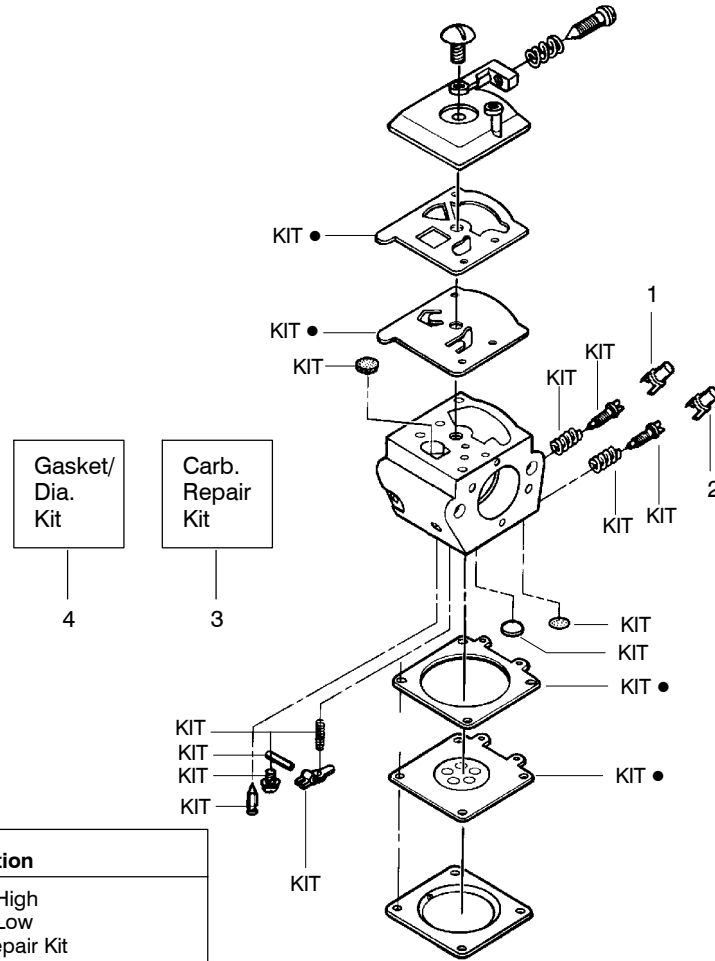

Carburetor Assembly – WT-391 – #530069722

Ref.	Part No.	Description
1.	530038479	Limiters Cap – High
2.	530038478	Limiters Cap – Low
3.	530069826	Carburetor Repair Kit (KIT= Indicates Contents) & Includes Limiters Caps
4.	530069844	Gasket/Diaphragm Kit (● = Indicates Contents)

Kit - Carburetor Assembly No. 530071621 - WT-625
Kit - Carburetor Assembly No. 530071820 - W-20
Kit - Carburetor Assembly No. 530071821 - WT-662

Note: No Repair kits are available for these carburetors