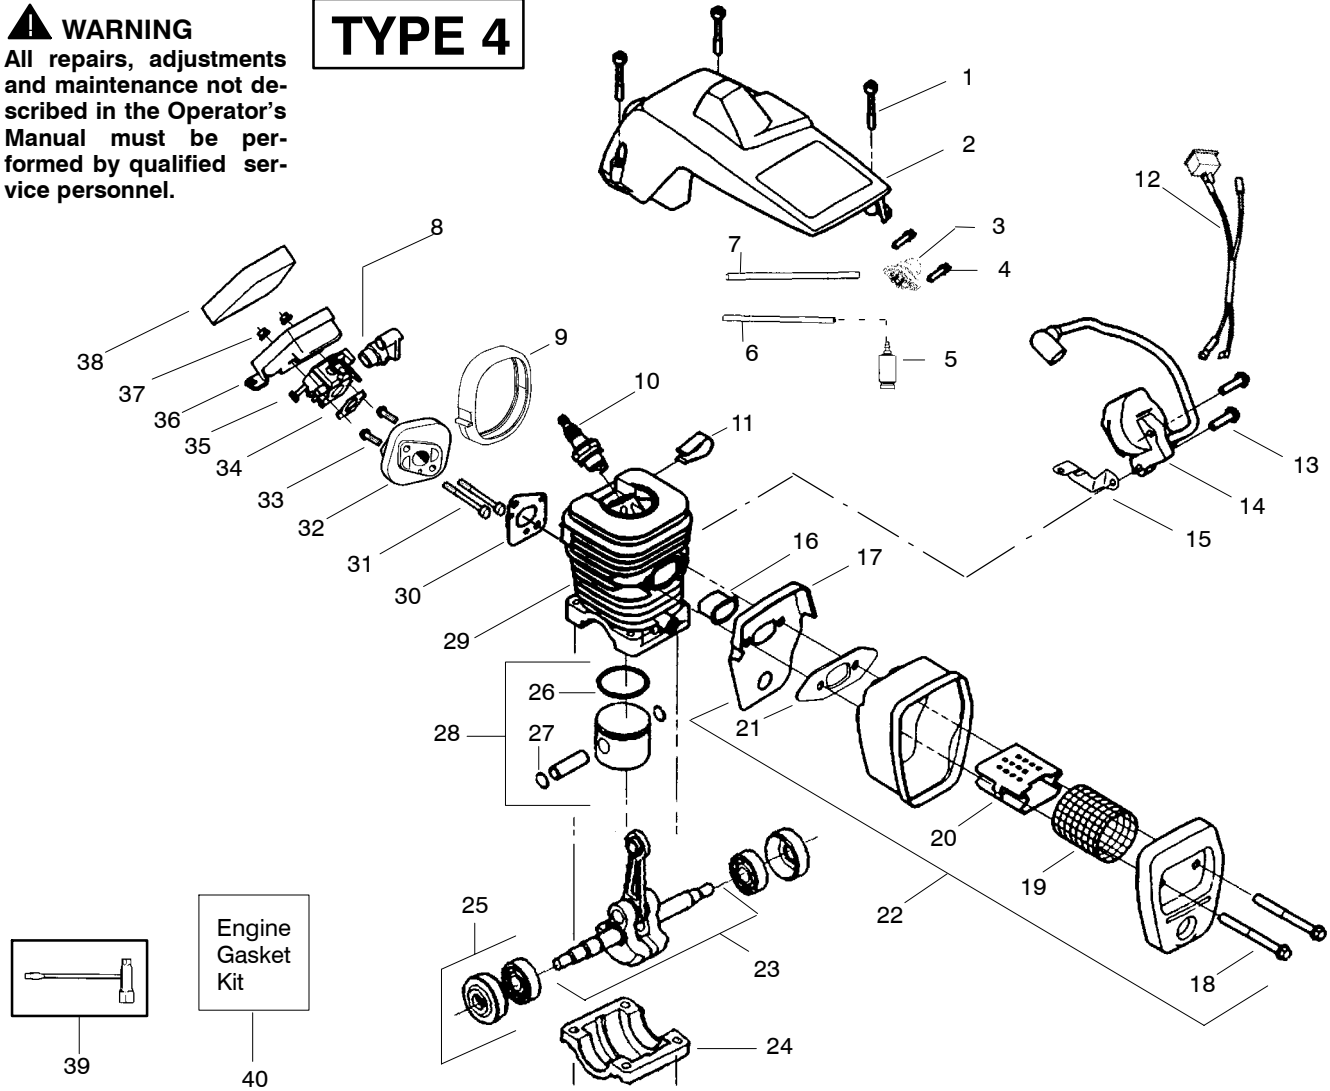

▲ WARNING
All repairs, adjustments and maintenance not described in the Operator's Manual must be performed by qualified service personnel.

TYPE 4

Ref.	Part No.	Description	Ref.	Part No.	Description	Ref.	Part No.	Description
1.	530016153	Screw	19.	530036103	Screen-Spark	36.	530047604	Housing-Air Filter
2.	530056914	Shield-Cylinder	20.	530037813	Diffuser-Muffler	37.	530016101	Nut
3.	530047213	Assy-Air Purge	21.	530069608	Gasket-Muffler (kit)	38.	530037793	Air Filter - Foam
4.	530015780	Screw	22.	530047207	Assy-Muffler (Incl. 17-21)	39.	530031135	Wrench-Bar
5.	530095646	Assy-Fuel Pick-up Kit-Line Purge/Carb. (Small Dia)	23.	530047062	Assy-Crankshaft	40.	530069608	Kit-Engine Gasket (incl. 21,30,34)
6.	530069247	Kit-Line Purge/Tank (large line)	24.	530037935	Cap-Crankcase			
7.	530069216	Kit-Line Purge/Tank (large line)	25.	530056363	Assy-Seal & Bearing			
8.	530035526	Grommet-Carb Adjust.	26.	530038729	Ring-Piston			
9.	530054144	Seal-Carb Adapter	27.	530015697	Retainer - Piston Pin			
10.	952030150	Spark Plug (RCJ-7Y)	28.	530071408	Kit-Piston - (incl. 26,27)			
11.	530016136	Clip-High Tension Lead	29.	530071412	Kit-Cylinder			
12.	530049117	Assy-Wire Harness (includes switch)	30.	530069608	Gasket-Carb.			
13.	530015814	Screw	31.	530016187	Adapter (kit)			
14.	530039167	Module-Ignition	32.	530049700	Screw	↗	530163895	Manual- (Scan)
15.	530047442	Strap-Ground	33.	530016386	Carb. Adapter	↗	530163896	Manual - (Euro I)
16.	530037652	Insulator-Heat	34.	530069608	Screw	↗	530163897	Manual - (Euro II)
17.	530049870	Back Plate-Muffler	35.	---	Carb. Gasket (kit)		530054781	Decal-Warning
18.	530016132	Screw		530069722	Kit-Carburetor (WT-391)	↗	530038478	Cap-limiter low(tan)
				530071621	Kit-Carburetor (WT-625)	↗	530038479	Cap-limiter high(brn)
								Not Shown

↗ = NEW PART NUMBER FOR THIS IPL

* = REFER TO THE SERVICE REFERENCE INDICATED FOR MORE INFORMATION. (LOCATED AT END OF IPL)