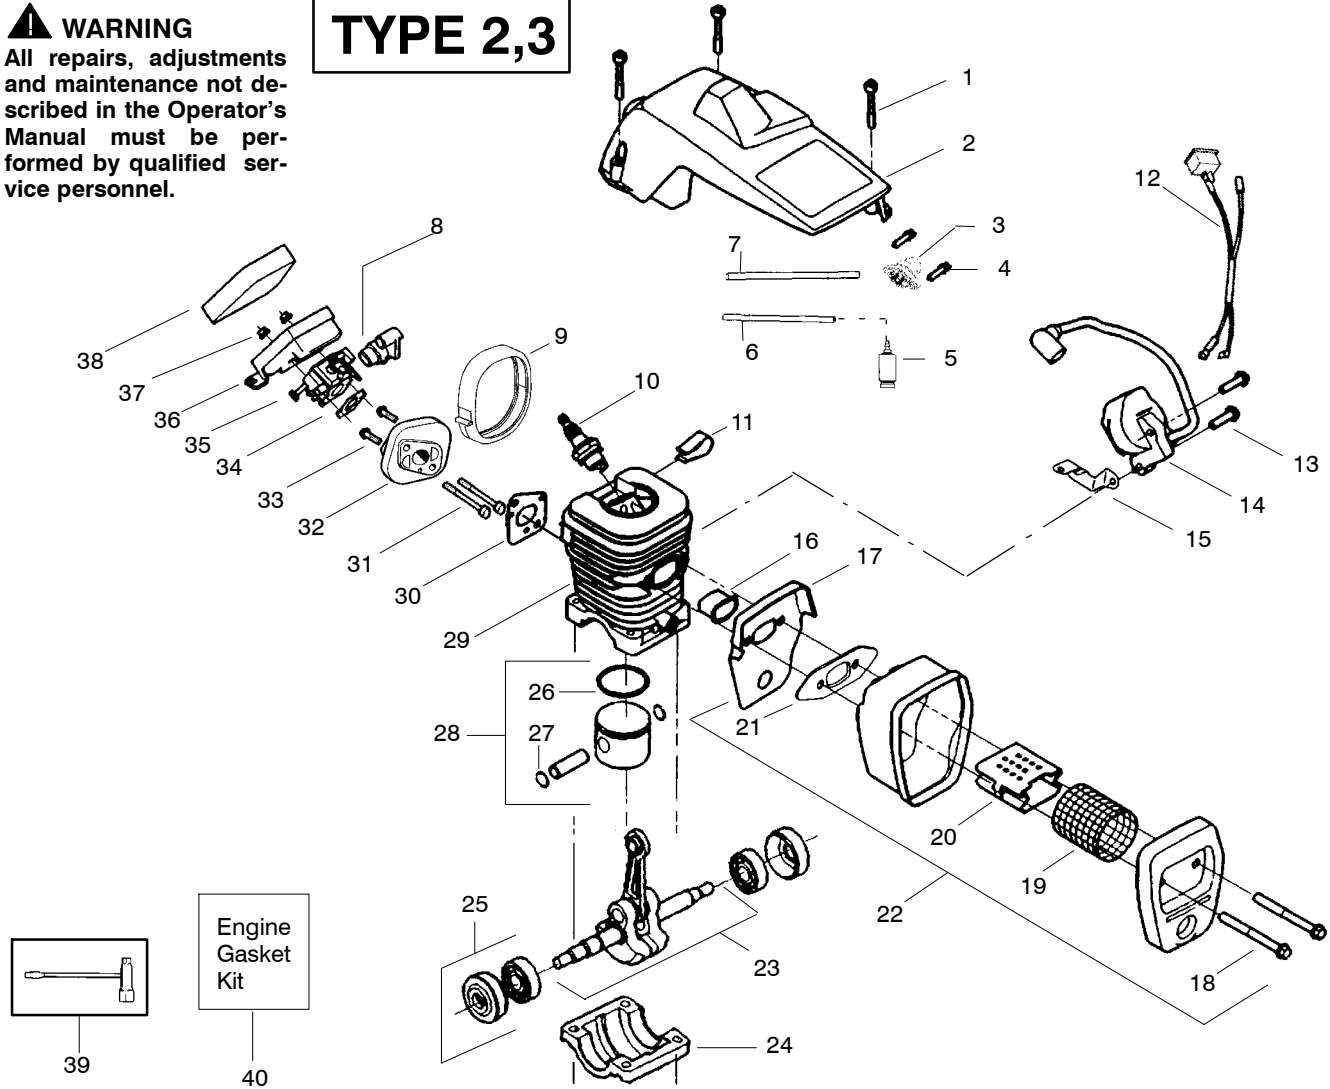

▲ WARNING
All repairs, adjustments and maintenance not described in the Operator's Manual must be performed by qualified service personnel.

TYPE 2,3

Ref.	Part No.	Description	Ref.	Part No.	Description	Ref.	Part No.	Description
1.	530016153	Screw	19.	530036103	Screen-Spark	36.	530047604	Housing-Air Filter
2.	530056924	Shield-Cylinder	20.	530037813	Diffuser-Muffler	37.	530016101	Nut
3.	530047213	Assy-Air Purge	21.	530069608	Gasket-Muffler (kit)	38.	530037793	Air Filter - Foam
4.	530015780	Screw	22.	530047207	Assy-Muffler (Incl. 17-21)	39.	530031135	Wrench-Bar
5.	530095646	Assy-Fuel Pick-up	23.	530047062	Assy-Crankshaft	40.	530069608	Kit-Engine Gasket (incl. 21,30,34)
6.	530069247	Kit-Line Purge/Carb. (Small Dia)	24.	530037935	Cap-Crankcase			
7.	530069216	Kit-Line Purge/Tank (large line)	25.	530056363	Assy-Seal & Bearing			
8.	530049244	Grommet-Carb Adjust.	26.	530029805	Ring-Piston			
9.	530054144	Seal-Carb Adapter	27.	530015697	Retainer - Piston Pin			
10.	952030150	Spark Plug (RCJ-7Y)	28.	530069605	Kit-Piston - (incl. 26,27)			
11.	530016136	Clip-High Tension Lead	29.	530069607	Kit-Cylinder			
12.	530049117	Assy-Wire Harness (includes switch)	30.	530069608	Gasket-Carb. Adapter (kit)			Not Shown
13.	530015814	Screw	31.	530016187	Screw	✓	530163670	Manual- (Scan)
14.	530039167	Module-Ignition	32.	530049700	Carb. Adapter	✓	530163671	Manual - (Euro I)
15.	530047442	Strap-Ground	33.	530016386	Screw	✓	530163672	Manual - (Euro II)
16.	530037652	Insulator-Heat	34.	530069608	Carb. Gasket (kit)	✓	530054781	Decal-Warning
17.	530049870	Back Plate-Muffler	35.	---	Kit-Carburetor (WT-391)	✓	530038478	Cap-limiter low(tan)
18.	530016132	Screw		530069722		✓	530038479	Cap-limiter high(brn)

✓ = NEW PART NUMBER FOR THIS IPL

★ = REFER TO THE SERVICE REFERENCE INDICATED FOR MORE INFORMATION. (LOCATED AT END OF IPL)