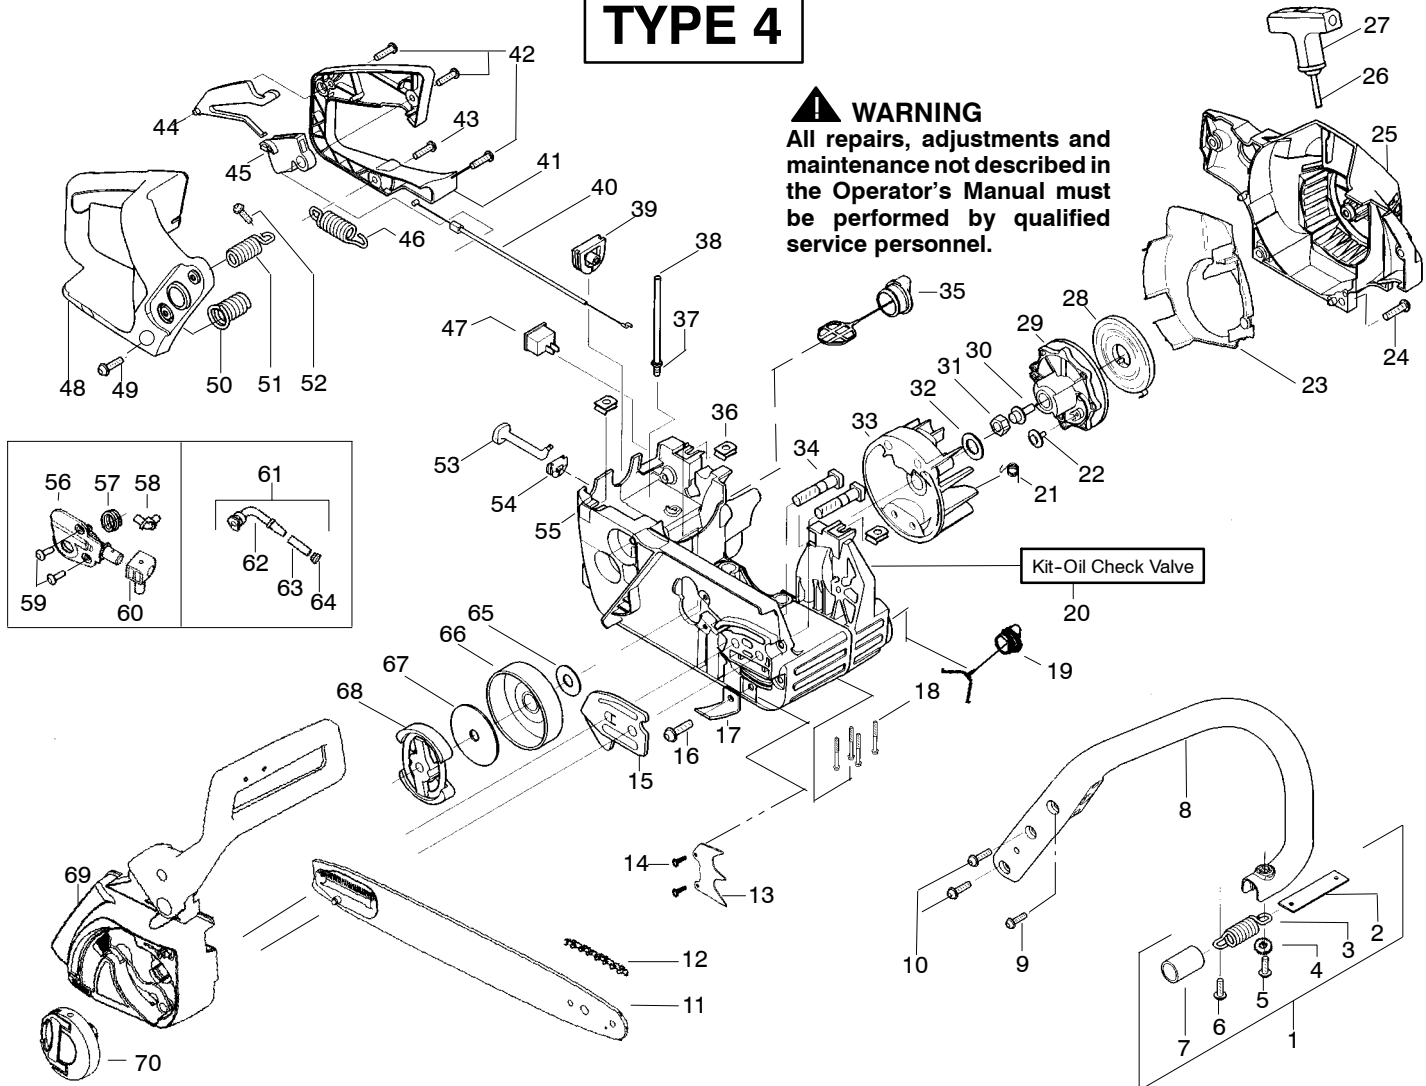

TYPE 4

WARNING
All repairs, adjustments and maintenance not described in the Operator's Manual must be performed by qualified service personnel.

Ref.	Part No.	Description	Ref.	Part No.	Description	Ref.	Part No.	Description
1.	530047963	Assy. - Isolator	27.	530056402	Handle - Starter	53.	530047605	Knob - Choke
2.	530047608	Strap - Limiter	28.	530027531	Spring - Recoil	54.	530049005	Grommet - Knob
3.	530042082	Spring - Isolator	29.	530037817	Pulley - Starter	55.	530056596	Assy - Chassis
4.	530015123	Washer	30.	530015920	Screw	56.	530071259	Kit - Oil Pump
5.	530016018	Screw	31.	530016134	Nut - Flywheel			(Incls. 57, 58, 60)
6.	530015843	Screw	32.	530015127	Washer - Flywheel	57.	530037820	Gear - Worm Spring
7.	530036142	Sleeve - AV Spring	33.	530039209	Assy - Flywheel	58.	530049477	Elbow - Oil Pickup
8.	530047583	Handle - Front	34.	530016133	Bolt - Bar	59.	530016064	Screw
9.	530015940	Screw	35.	530047192	Assy - Fuel Cap	60.	530019206	Seal Block
10.	530015814	Screw	36.	530015922	Nut - "U" - Type	61.	530047663	Assy - Oil Pickup
11.	530044897	Bar - 16"	37.	530023877	Fitting - fuel line			(Incl. 62 - 64)
12.	538248288	Chain - 16"	38.	530069216	Kit - Fuel line (large)	62.	530038373	Pick-up Oiler
13.	530014381	Kit - Assy Spike (incl. 14)	39.	530047631	Grommet - Cable	63.	530037821	Filter - Oil
14.	530015805	Screw	40.	530047602	Cable - Throttle	64.	530030189	Plug - Oil Filter
15.	530038238	Plate - Bar Mounting	41.	530047581	Cover - Rear Handle	65.	530015907	Washer - Thrust
16.	530015814	Screw	42.	530015906	Screw	66.	530047061	Assy. - Clutch Drum
17.	530029850	Chain Catcher	43.	530015886	Screw			w/bearing
18.	530016132	Screw	44.	530036098	Lockout - Throttle	67.	530015611	Washer - Clutch
19.	530010846	Assy - Oil Cap	45.	530036097	Trigger - Throttle	68.	530014949	Assy. Clutch
20.	530071666	Kit - Oil Check Valve	46.	530042082	Spring	69.	530056923	Assy - Chain Brake
21.	530023817	Spring - Starter Dog	47.	530069572	Kit - Switch	70.	530056935	Assy - Knob
22.	530016080	Screw	48.	530047582	Handle - Rear			
23.	530055723	Baffle - Air	49.	530015814	Screw			
24.	530015892	Screw	50.	530053274	Assy. Isolator - lower			
25.	530056333	Housing - Fan	51.	530071385	Kit - Isolator (Upper)			
26.	530069232	Kit - Rope	52.	530015875	Screw			

✓ = NEW PART NUMBER FOR THIS IPL

* = REFER TO THE SERVICE REFERENCE INDICATED FOR MORE INFORMATION. (LOCATED AT END OF IPL)