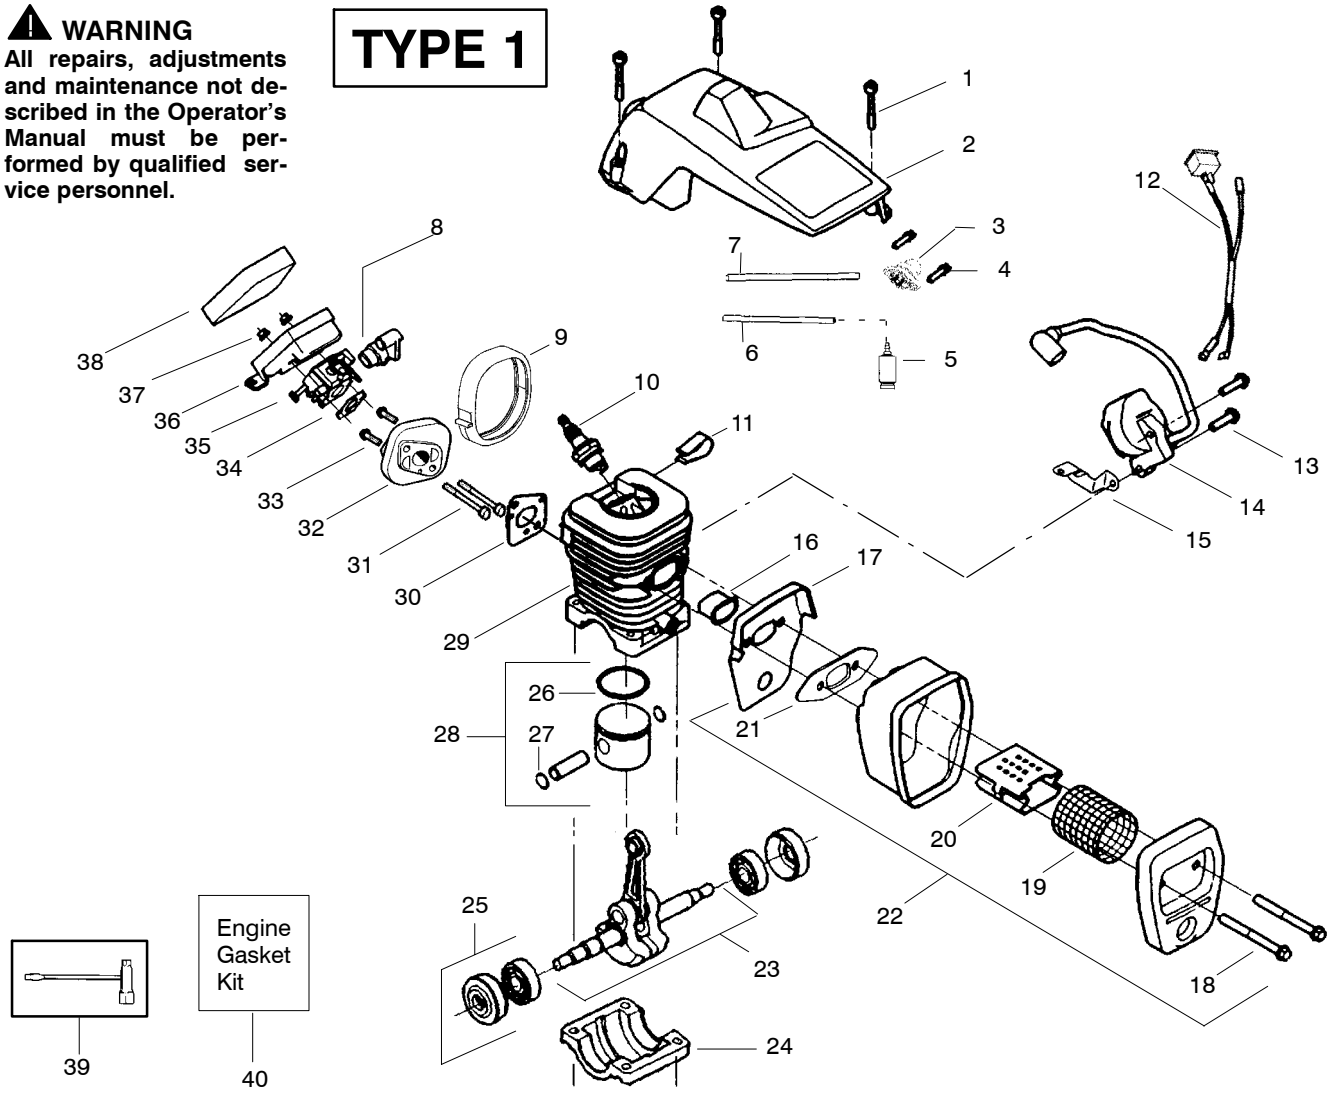

WARNING
All repairs, adjustments and maintenance not described in the Operator's Manual must be performed by qualified service personnel.

TYPE 1

Ref.	Part No.	Description	Ref.	Part No.	Description	Ref.	Part No.	Description
1.	530016153	Screw	19.	530036103	Screen-Spark	36.	530047604	Housing-Air Filter
2.	530056924	Shield-Cylinder	20.	530037813	Diffuser-Muffler	37.	530016101	Nut
3.	530047213	Assy-Air Purge	21.	530069608	Gasket-Muffler (kit)	38.	530037793	Air Filter - Foam
4.	530015780	Screw	22.	530047207	Assy-Muffler (Incl. 17-21)	39.	530031135	Wrench-Bar
5.	530095646	Assy-Fuel Pick-up	23.	530047062	Assy-Crankshaft	40.	530069608	Kit-Engine Gasket (incl. 21,30,34)
6.	530069247	Kit-Line Purge/Carb. (Small Dia)	24.	530037935	Cap-Crankcase			
7.	530069216	Kit-Line Purge/Tank (large line)	25.	530056363	Assy-Seal & Bearing			
8.	530035526	Grommet-Carb Adjust.	26.	530038729	Ring-Piston			
9.	530054144	Seal-Carb Adapter	27.	530015697	Retainer - Piston Pin			
10.	952030150	Spark Plug (RCJ-7Y)	28.	530071408	Kit-Piston - (incl. 26,27)			
11.	530016136	Clip-High Tension Lead	29.	530071412	Kit-Cylinder			
12.	530049117	Assy-Wire Harness (includes switch)	30.	530069608	Gasket-Carb. Adapter (kit)			
13.	530015814	Screw	31.	530016187	Screw	✓	530163895	Manual- (Scan)
14.	530039167	Module-Ignition	32.	530049700	Carb. Adapter	✓	530163896	Manual - (Euro I)
15.	530047442	Strap-Ground	33.	530016386	Screw	✓	530163897	Manual - (Euro II)
16.	530037652	Insulator-Heat	34.	530069608	Carb. Gasket (kit)		530054781	Decal-Warning
17.	530049870	Back Plate-Muffler	35.	---	Kit-Carburetor			
18.	530016132	Screw		530069722	(WT-391)			
				530071621	(WT-625)			
								Not Shown

✓ = NEW PART NUMBER FOR THIS IPL

* = REFER TO THE SERVICE REFERENCE INDICATED FOR MORE INFORMATION. (LOCATED AT END OF IPL)