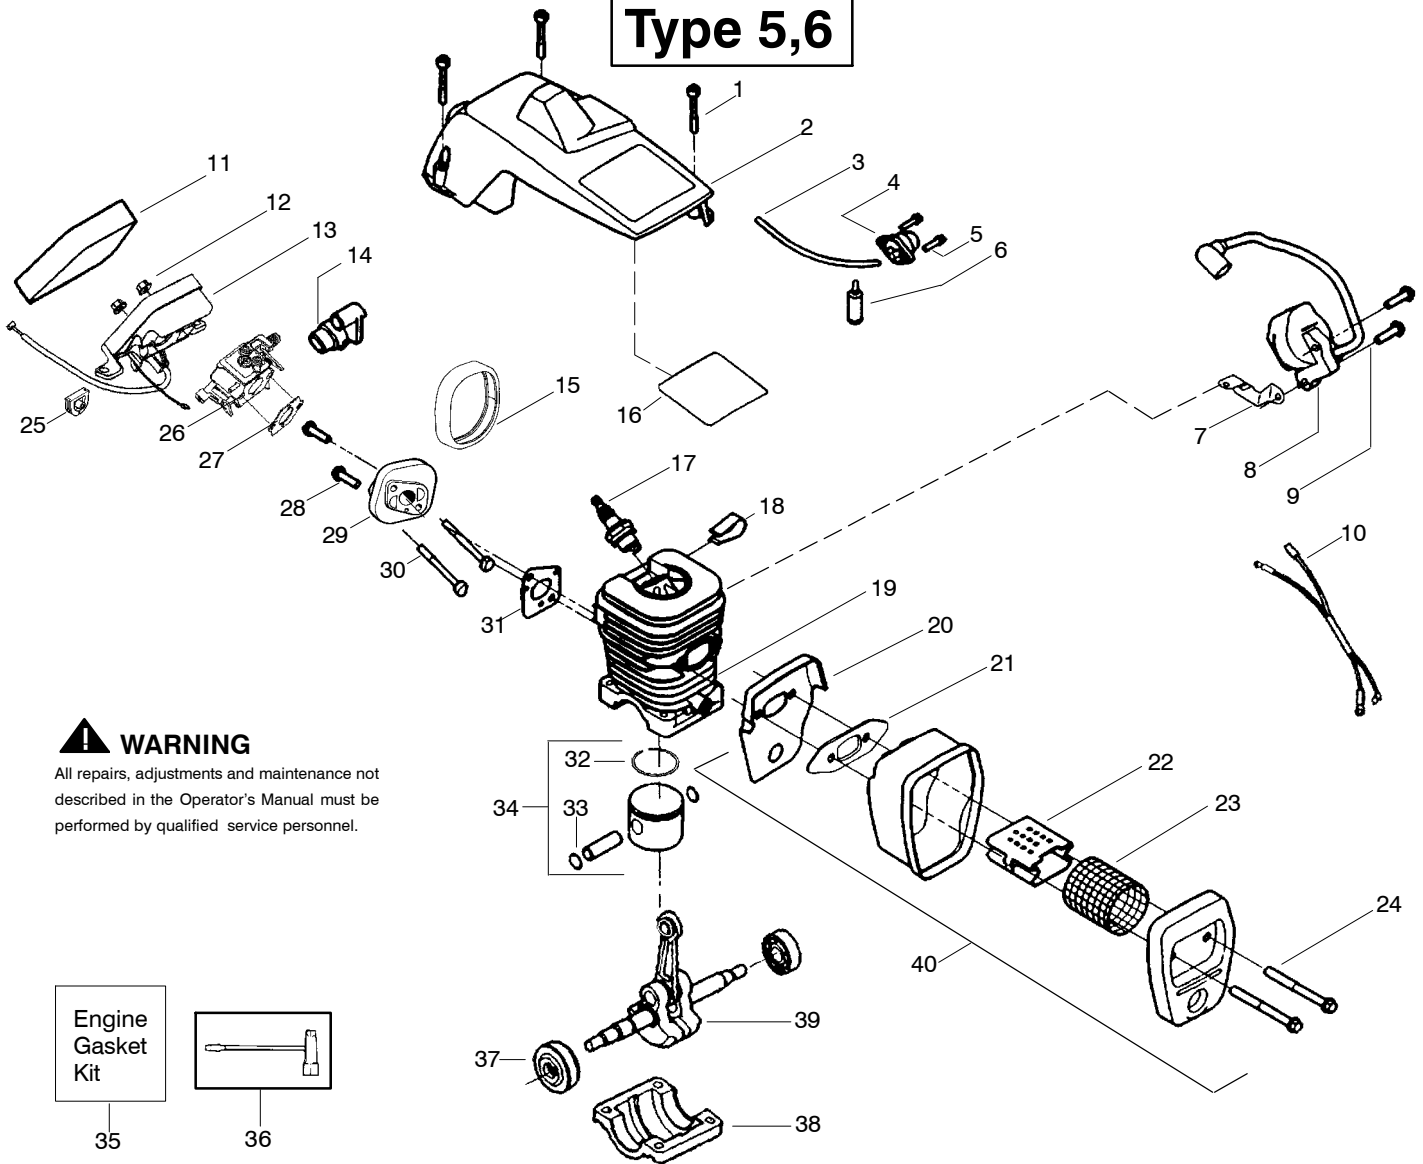

Type 5,6

⚠ WARNING

All repairs, adjustments and maintenance not described in the Operator's Manual must be performed by qualified service personnel.

Ref.	Part No.	Description	Ref.	Part No.	Description	Ref.	Part No.	Description
1.	530016153	Screw	19.	530012550	Cylinder	34.	530071408	Kit-Piston (Incl. 32 & 33)
2.	530056914	Assy-Cylinder Shield (includes # 16)	20.	530049870	Backplate-Muffler	35.	530069608	Kit-Engine Gasket (Incl. 21, 27 & 31)
3.	530069247	Kit-Fuel Line (Small)	21.	530069608	Gasket-Muffler(kit)	36.	530031135	Bar Wrench
4.	530047213	Assy-Air Purge	22.	530037817	Diffuser-Muffler	37.	530056363	Assy-Seal & Bearing
5.	530015780	Screw	23.	530036103	Screen-Spark	38.	530037935	Cap-Crankcase
6.	530095646	Assy-Fuel Pick-up	24.	530016132	Bolt-Muffler	39.	530047062	Assy-Crankshaft
7.	530047442	Strap-Ground	25.	530047631	Grommet-Throttle Cable	40.	530047207	Assy-Muffler (Incl. 20-24)
8.	530039198	Ignition Module	26.	---	Kit-Carburetor			Not Shown
9.	530015814	Screw	↗	530071820	Zama (W-20)			
10. ↗	530057475	Assy-Wire Harness	↗	530071821	Walbro (WT-662)			
11.	530037793	Foam-Air Filter	27.	530069608	Gasket-Carb. (kit)			
12.	530016101	Nut	28.	530016386	Screw			
13. ↗	530057702	Assy-Air Box	29.	530049700	Carb. Adapter			Manuals (Scan)
14.	530035526	Grommet-Carb Adjust	30.	530016187	Screw	↗	530164617	(Euro I)
15.	530054144	Seal-Carb Adapter	31.	530069608	Gasket-Adaptor(kit)	↗	530164618	(Euro II)
16.	530055698	Reflector-Heat	32.	530038729	Ring-Piston	↗	530164619	
17.	952030150	Spark Plug (RCJ-7Y)	33.	530015697	Retainer-Piston Pin			
18.	530016136	Clip-High Tension Lead						

↗ = NEW PART NUMBER FOR THIS IPL

* = REFER TO THE SERVICE REFERENCE INDICATED FOR MORE INFORMATION. (LOCATED AT END OF IPL)