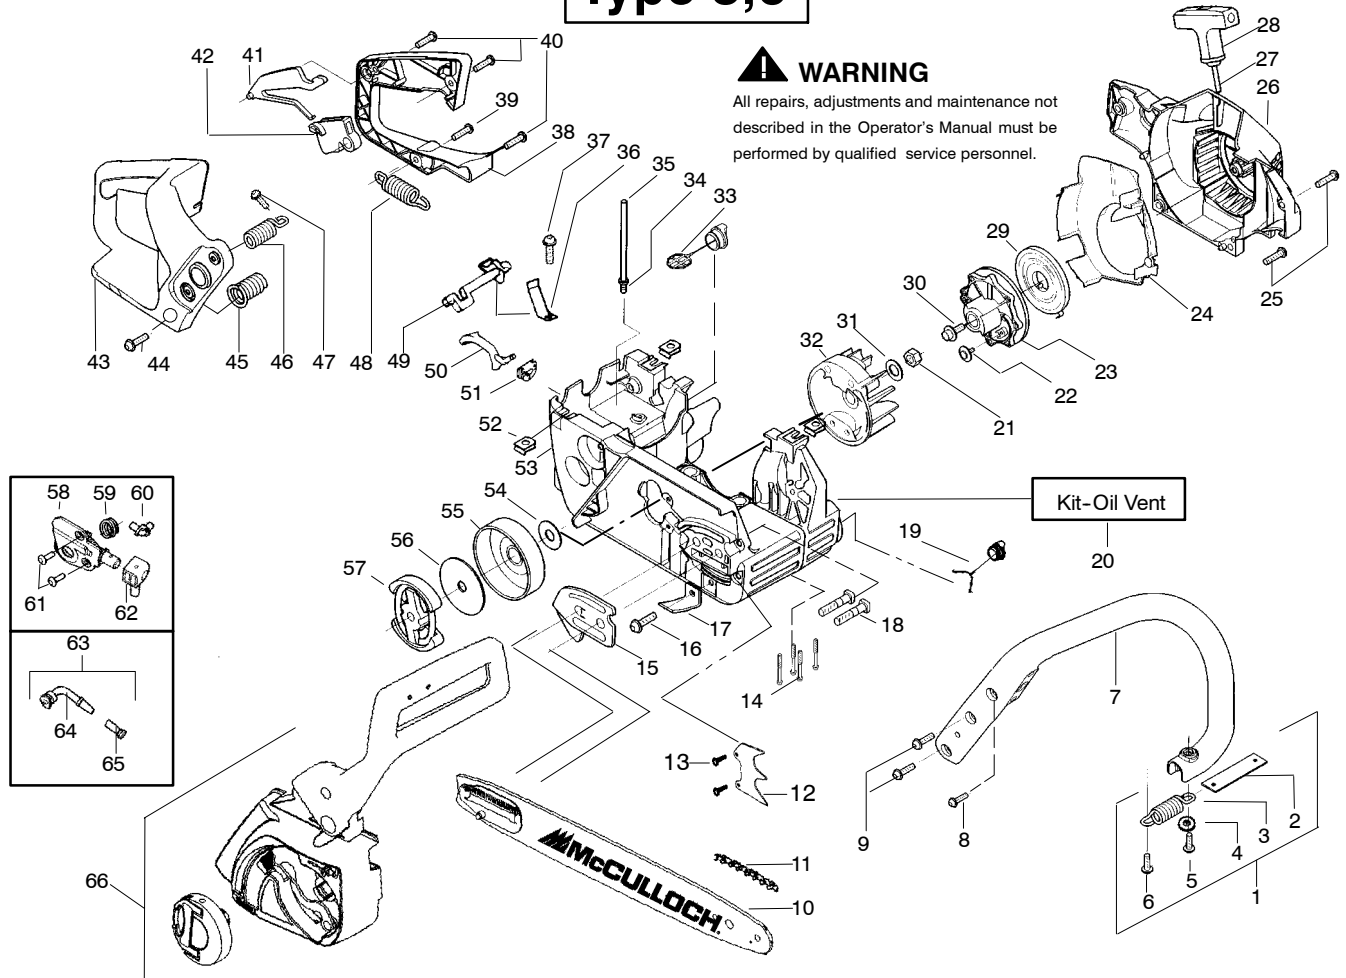

Type 5,6

Ref.	Part No.	Description	Ref.	Part No.	Description	Ref.	Part No.	Description
1.	530047963	Assy.- Isolator	28.	530056402	Handle-Starter	53.	530058733	Kit-Chassis Assy. fuel lines and caps)
2.	530047608	Limiter Strap	29.	530027531	Spring-Recoil	54.	530015907	Washer-Thrust
3.	530042082	Spring-Isolator	30.	530015920	Screw	55.	530047061	Assy.-Clutch Drum w/bearing
4.	530015158	Washer	31.	530015127	Washer-Flywheel	56.	530015611	Washer-Clutch
5.	530016018	Screw	32.	530039187	Assy-Flywheel	57.	530014949	Assy. Clutch
6.	530015843	Screw	33.	530047192	Assy-Fuel Cap	58.	530071259	Kit - Oil Pump (incl. 59,60,62)
7.	530047583	Front Handle	34.	530023877	Fitting-fuel line	59.	530037820	Gear-Worm Spring
8.	530015940	Screw	35.	530069216	Kit-Fuel line (large)	60.	530049477	Elbow-Oil Pickup
9.	530015814	Screw	36.	530016149	Spring-Switch	61.	530016064	Screw
10.	530044897	Bar - 16"	37.	530015775	Screw	62.	530019206	Seal Block
11.	538248288	Chain - 16"	38.	530047581	Cover-Rear Handle	63.	530047663	Assy-Oil Pick-up (Incl. 64,65)
12.	530014381	Kit-Spike (Incl. 13)	39.	530015886	Screw	64.	530038373	Pick-up Oiler
13.	530015805	Screw	40.	530015906	Screw	65.	530056533	Filter-Oil
14.	530016132	Screw	41.	530036098	Throttle Lockout	66.	530071897	Kit-Chain Brake Adjuster (Incl. knob)
15.	530038238	Plate-Bar Mount.	42.	530036097	Trigger-Throttle			
16.	530015814	Screw	43.	530047582	Handle - Rear			
17.	530029850	Chain Catcher	44.	530015814	Screw			
18.	530016133	Bolt-Bar	45.	530053274	Assy Isolator-lower			
19.	530010846	Assy-Oil Cap	46.	530071385	Kit-Isolator (Upper)			
20.	530071666	Kit-Oil Vent	47.	530015875	Screw			
21.	530016134	Nut-Flywheel	48.	530042082	Spring-Isolator			
22.	530016080	Screw	49.	530057473	Lever-Switch			
23.	530037817	Starter Pulley	50.	530057474	Lever-Choke			
24.	530055723	Baffle-Air	51.	530049005	Grommet-Knob			
25.	530015892	Screw	52.	530015922	Nut-"U"-Type			
26.	530056333	Housing-Fan						
27.	530069232	Kit - Rope						

↗ = NEW PART NUMBER FOR THIS IPL

★ = REFER TO THE SERVICE REFERENCE INDICATED FOR MORE INFORMATION. (LOCATED AT END OF IPL)